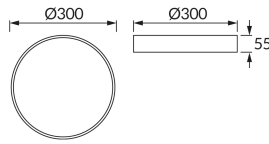

PRODUCT INFORMATION SHEET

Replaceability of light sources and/or control gears without product permanent damage

BASIC INFORMATION

Product name:	TOTEM LED C 16W NW BLACK
Ideus index:	03926
EAN barcode:	5901477339264
Colour :	Black
Materials:	Steel sheet, plastic
Height:	55 mm
Width:	300 mm
Depth:	300 mm
Box packaging:	10 pcs

PRODUCT PARAMETERS

Power supply:	230V 50Hz
Power:	16 W
Dedicated light source:	SMD LED, in set
	Non-replaceable light source
	Do not use with a mains dimmer
Luminaire luminous flux:	1 510 lm
Light colour:	Neutral white
Luminous beam angle:	140°
Shelf life L70B50 in h:	35 000 h
Product offer the possibility of adjusting the illumination direction:	No
Light source luminous flux for a reference colour temperature:	1 950 lm
Colour temperature:	4000 K
Colour rendering index Ra:	81
Electric shock protection class:	1
Degree of protection provided against intrusion dust, accidental contact and water:	IP20
	For indoor use
Displacement factor (DF, cos φ1):	0.725
CE	Declaration of conformity