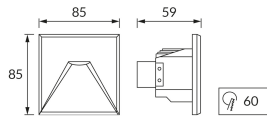

PRODUCT INFORMATION SHEET

Replaceability of light sources and/or control gears without product permanent damage

BASIC INFORMATION

Product name:	KURS LED D 1,6W BLACK NW
Ideus index:	03909
EAN barcode:	5901477339097
Colour :	Black
Materials:	Aluminium alloy cast, glass
Height:	85 mm
Width:	85 mm
Depth:	59 mm
Box packaging:	50 pcs

PRODUCT PARAMETERS

Power supply:	230V 50Hz
Power:	1,6 W
Dedicated light source:	COB LED, in set
	Non-replaceable light source
	Do not use with a mains dimmer
Luminaire luminous flux:	49 lm
Light colour:	Neutral white
Luminous beam angle:	81°
Shelf life L70B50 in h:	35 000 h
Product offer the possibility of adjusting the illumination direction:	No
Light source luminous flux for a reference colour temperature:	54 lm
Colour temperature:	4100 K
Colour rendering index Ra:	94
Electric shock protection class:	2
Degree of protection provided against intrusion dust, accidental contact and water:	IP54
	For indoor use
Displacement factor (DF, cos φ1):	0.678
CE	Declaration of conformity