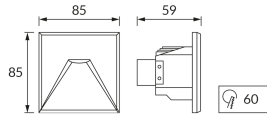

PRODUCT INFORMATION SHEET

Replaceability of light sources and/or control gears without product permanent damage

BASIC INFORMATION

Product name:	KURS LED D 1,6W WHITE NW
Ideus index:	03908
EAN barcode:	5901477339080
Colour :	White
Materials:	Aluminium alloy cast, glass
Height:	85 mm
Width:	85 mm
Depth:	59 mm
Box packaging:	50 pcs

PRODUCT PARAMETERS

Power supply:	230V 50Hz
Power:	1,6 W
Dedicated light source:	COB LED, in set
	Non-replaceable light source
	Do not use with a mains dimmer
Luminaire luminous flux:	49 lm
Light colour:	Neutral white
Luminous beam angle:	81°
Shelf life L70B50 in h:	35 000 h
Product offer the possibility of adjusting the illumination direction:	No
Light source luminous flux for a reference colour temperature:	54 lm
Colour temperature:	4100 K
Colour rendering index Ra:	94
Electric shock protection class:	2
Degree of protection provided against intrusion dust, accidental contact and water:	IP54
	For indoor use
Displacement factor (DF, cos φ1):	0.676
CE	Declaration of conformity