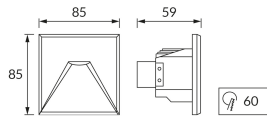

PRODUCT INFORMATION SHEET

Replaceability of light sources and/or control gears without product permanent damage

BASIC INFORMATION

Product name:	KURS LED D 1,6W GREY NW
Ideus index:	03907
EAN barcode:	5901477339073
Colour :	Grey
Materials:	Aluminium alloy cast, glass
Height:	85 mm
Width:	85 mm
Depth:	59 mm
Box packaging:	50 pcs

PRODUCT PARAMETERS

Power supply:	230V 50Hz
Power:	1,6 W
Dedicated light source:	COB LED, in set
	Non-replaceable light source
	Do not use with a mains dimmer
Luminaire luminous flux:	49 lm
Light colour:	Neutral white
Luminous beam angle:	81°
Shelf life L70B50 in h:	35 000 h
Product offer the possibility of adjusting the illumination direction:	No
Light source luminous flux for a reference colour temperature:	54 lm
Colour temperature:	4100 K
Colour rendering index Ra:	94
Electric shock protection class:	2
Degree of protection provided against intrusion dust, accidental contact and water:	IP54
	For indoor use
Displacement factor (DF, cos φ1):	0.680
CE	Declaration of conformity