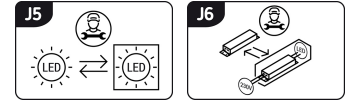

**PRODUCT INFORMATION SHEET**

Replaceability of light sources and/or control gears without product permanent damage

**BASIC INFORMATION**

Product name:	<b>GOL LED C 1,6W MATCHR NW</b>
Ideus index:	<b>03887</b>
EAN barcode:	<b>5901477338878</b>
Colour :	<b>Matt chrome</b>
Materials:	<b>Aluminium alloy cast, plastic</b>
Height:	<b>35 mm</b>
Width:	<b>42 mm</b>
Depth:	<b>42 mm</b>
Box packaging:	<b>50 pcs</b>

**PRODUCT PARAMETERS**

Power supply:	<b>230V 50Hz</b>
Power:	<b>1,6 W</b>
Dedicated light source:	<b>1 POWER LED, in set</b>
	<b>Non-replaceable light source</b>
	<b>Do not use with a mains dimmer</b>
Luminaire luminous flux:	<b>70 lm</b>
Light colour:	<b>Neutral white</b>
Luminous beam angle:	<b>20°</b>
Shelf life L70B50 in h:	<b>35 000 h</b>
Product offer the possibility of adjusting the illumination direction:	<b>Yes</b>
Light source luminous flux for a reference colour temperature:	<b>85 lm</b>
Colour temperature:	<b>4300 K</b>
Colour rendering index Ra:	<b>84</b>
Electric shock protection class:	<b>2</b>
Degree of protection provided against intrusion dust, accidental contact and water:	<b>IP20</b>
	<b>For indoor use</b>
CE	<b>Declaration of conformity</b>