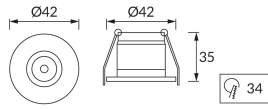

**PRODUCT INFORMATION SHEET**

Replaceability of light sources and/or control gears without product permanent damage

**BASIC INFORMATION**

Product name:	<b>GOL LED C 1,6W MATCHR NW</b>
Ideus index:	<b>03887</b>
EAN barcode:	<b>5901477338878</b>
Colour :	<b>Matt chrome</b>
Materials:	<b>Aluminium alloy cast, plastic</b>
Height:	<b>35 mm</b>
Width:	<b>42 mm</b>
Depth:	<b>42 mm</b>
Box packaging:	<b>50 pcs</b>

**PRODUCT PARAMETERS**

Power supply:	<b>230V 50Hz</b>
Power:	<b>1,6 W</b>
Dedicated light source:	<b>1 POWER LED, in set</b>
	<b>Non-replaceable light source</b>
	<b>Do not use with a mains dimmer</b>
Luminaire luminous flux:	<b>70 lm</b>
Light colour:	<b>Neutral white</b>
Luminous beam angle:	<b>20°</b>
Shelf life L70B50 in h:	<b>35 000 h</b>
Product offer the possibility of adjusting the illumination direction:	<b>Yes</b>
Light source luminous flux for a reference colour temperature:	<b>85 lm</b>
Colour temperature:	<b>4300 K</b>
Colour rendering index Ra:	<b>84</b>
Electric shock protection class:	<b>2</b>
Degree of protection provided against intrusion dust, accidental contact and water:	<b>IP20</b>
	<b>For indoor use</b>
CE	<b>Declaration of conformity</b>