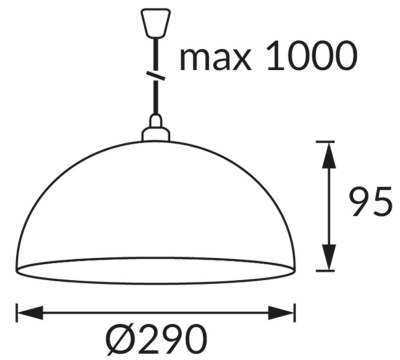

**PRODUCT INFORMATION SHEET**

**BASIC INFORMATION**

Product name:	<b>INKA GREY 29</b>
Ideus index:	<b>03881</b>
EAN barcode:	<b>5901477338816</b>
Colour :	<b>Grey</b>
Materials:	<b>Polypropylene PP</b>
Height:	<b>1095 mm</b>
Width:	<b>290 mm</b>
Depth:	<b>290 mm</b>
Box packaging:	<b>50 pcs</b>

**REMARKS**

Cable 100 cm long

**PRODUCT PARAMETERS**

Power supply:	<b>220-240V 50/60Hz</b>
Power:	<b>max 25 W</b>
Lampholder type:	<b>E27</b>
Dedicated light source:	<b>Compact fluorescent lamp/LED</b>
	<b>Possibility of light source replacement</b>
Product offer the possibility of adjusting the illumination direction:	<b>No</b>
Electric shock protection class:	<b>2</b>
Degree of protection provided against intrusion dust, accidental contact and water:	<b>IP20</b>
	<b>For indoor use</b>
CE	<b>Declaration of conformity</b>