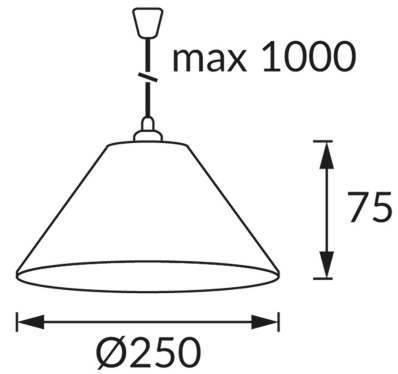

PRODUCT INFORMATION SHEET**BASIC INFORMATION**

Product name:	INKA GREY 25
Ideus index:	03879
EAN barcode:	5901477338793
Colour :	Grey
Materials:	Polypropylene PP
Height:	1075 mm
Width:	250 mm
Depth:	250 mm
Box packaging:	100 pcs

REMARKS

Cable 100 cm long

PRODUCT PARAMETERS

Power supply:	220-240V 50/60Hz
Power:	max 25 W
Lampholder type:	E27
Dedicated light source:	Compact fluorescent lamp/LED
	Possibility of light source replacement
Product offer the possibility of adjusting the illumination direction:	No
Electric shock protection class:	2
Degree of protection provided against intrusion dust, accidental contact and water:	IP20
	For indoor use
CE	Declaration of conformity