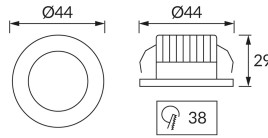

**PRODUCT INFORMATION SHEET**

Replaceability of light sources and/or control gears without product permanent damage

**BASIC INFORMATION**

Product name:	<b>FIN LED C 3W SILVER NW</b>
Ideus index:	<b>03871</b>
EAN barcode:	<b>5901477338717</b>
Colour :	<b>Silver</b>
Materials:	<b>Plastic</b>
Height:	<b>29 mm</b>
Width:	<b>44 mm</b>
Depth:	<b>44 mm</b>
Box packaging:	<b>200 pcs</b>

**REMARKS**

**For instaling in increased-humidity locations, e.g. bathrooms**

**PRODUCT PARAMETERS**

Power supply:	<b>230V 50Hz</b>
Power:	<b>3 W</b>
Dedicated light source:	<b>SMD LED, in set</b>
	<b>Non-replaceable light source</b>
	<b>Do not use with a mains dimmer</b>
Luminaire luminous flux:	<b>245 lm</b>
Light colour:	<b>Neutral white</b>
Luminous beam angle:	<b>60°</b>
Shelf life L70B50 in h:	<b>35 000 h</b>
Product offer the possibility of adjusting the illumination direction:	<b>No</b>
Light source luminous flux for a reference colour temperature:	<b>330 lm</b>
Colour temperature:	<b>4100 K</b>
Colour rendering index Ra:	<b>81</b>
Electric shock protection class:	<b>2</b>
Degree of protection provided against intrusion dust, accidental contact and water:	<b>IP44</b>
	<b>For indoor use</b>
CE	<b>Declaration of conformity</b>