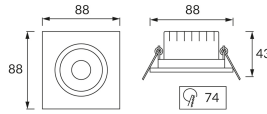

PRODUCT INFORMATION SHEET