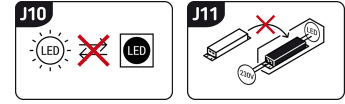

# PRODUCT INFORMATION SHEET

Replaceability of light sources and/or control gears without product permanent damage

## BASIC INFORMATION

Product name:	<b>MONI LED D 5W CCT BLACK</b>
Ideus index:	<b>03862</b>
EAN barcode:	<b>5901477338625</b>
Colour :	<b>Black</b>
Materials:	<b>Polycarbonate PC, ABS</b>
Height:	<b>45 mm</b>
Width:	<b>90 mm</b>
Depth:	<b>90 mm</b>
Box packaging:	<b>50 pcs</b>

## REMARKS

**Three-stage color temperature control (WW, NW, CW)**

## PRODUCT PARAMETERS

Power supply:	<b>230V 50Hz</b>
Power:	<b>5 W</b>
Dedicated light source:	<b>SMD LED, in set</b>
	<b>Non-replaceable light source</b>
	<b>Do not use with a mains dimmer</b>
Luminaire luminous flux:	<b>530 lm</b>
Light colour:	<b>Warm white/neutral white/cold white</b>
Luminous beam angle:	<b>38°</b>
Shelf life L70B50 in h:	<b>35 000 h</b>
Product offer the possibility of adjusting the illumination direction:	<b>Yes</b>
Light source luminous flux for a reference colour temperature:	<b>690 lm</b>
Colour temperature:	<b>3000K/4300K/6500K</b>
Colour rendering index Ra:	<b>81</b>
Electric shock protection class:	<b>2</b>
Degree of protection provided against intrusion dust, accidental contact and water:	<b>IP20</b>
	<b>For indoor use</b>
Displacement factor (DF, cos φ1):	<b>0.516</b>
CE	<b>Declaration of conformity</b>