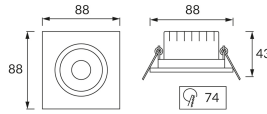

PRODUCT INFORMATION SHEET

Replaceability of light sources and/or control gears without product permanent damage

BASIC INFORMATION

| | |
|----------------|--------------------------------|
| Product name: | MONI LED D 5W NW SILVER |
| Ideus index: | 03860 |
| EAN barcode: | 5901477338601 |
| Colour : | Silver |
| Materials: | Polycarbonate PC, ABS |
| Height: | 43 mm |
| Width: | 88 mm |
| Depth: | 88 mm |
| Box packaging: | 100 pcs |

PRODUCT PARAMETERS

| | |
|---|---------------------------------------|
| Power supply: | 230V 50Hz |
| Power: | 5 W |
| Dedicated light source: | SMD LED, in set |
| | Non-replaceable light source |
| | Do not use with a mains dimmer |
| Luminaire luminous flux: | 400 lm |
| Light colour: | Neutral white |
| Luminous beam angle: | 38° |
| Shelf life L70B50 in h: | 35 000 h |
| Product offer the possibility of adjusting the illumination direction: | Yes |
| Light source luminous flux for a reference colour temperature: | 540 lm |
| Colour temperature: | 4000 K |
| Colour rendering index Ra: | 81 |
| Electric shock protection class: | 2 |
| Degree of protection provided against intrusion dust, accidental contact and water: | IP20 |
| | For indoor use |
| Displacement factor (DF, cos φ1): | 0.516 |
| CE | Declaration of conformity |