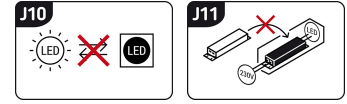

PRODUCT INFORMATION SHEET

Replaceability of light sources and/or control gears without product permanent damage

BASIC INFORMATION

| | |
|----------------|--------------------------------|
| Product name: | MONI LED D 5W NW SILVER |
| Ideus index: | 03860 |
| EAN barcode: | 5901477338601 |
| Colour : | Silver |
| Materials: | Polycarbonate PC, ABS |
| Height: | 43 mm |
| Width: | 88 mm |
| Depth: | 88 mm |
| Box packaging: | 100 pcs |

PRODUCT PARAMETERS

| | |
|---|---------------------------------------|
| Power supply: | 230V 50Hz |
| Power: | 5 W |
| Dedicated light source: | SMD LED, in set |
| | Non-replaceable light source |
| | Do not use with a mains dimmer |
| Luminaire luminous flux: | 400 lm |
| Light colour: | Neutral white |
| Luminous beam angle: | 38° |
| Shelf life L70B50 in h: | 35 000 h |
| Product offer the possibility of adjusting the illumination direction: | Yes |
| Light source luminous flux for a reference colour temperature: | 540 lm |
| Colour temperature: | 4000 K |
| Colour rendering index Ra: | 81 |
| Electric shock protection class: | 2 |
| Degree of protection provided against intrusion dust, accidental contact and water: | IP20 |
| | For indoor use |
| Displacement factor (DF, cos φ1): | 0.516 |
| CE | Declaration of conformity |