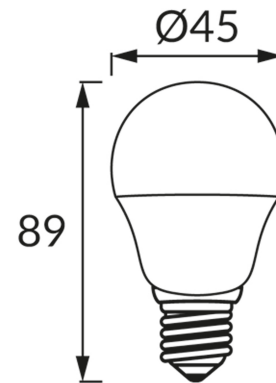

PRODUCT INFORMATION SHEET**BASIC INFORMATION**

Product name:	ULKE LED E27 8W NW
Ideus index:	03856
EAN barcode:	5901477338564
Colour :	White
Materials:	Polycarbonate PC, aluminium
Height:	89 mm
Width:	45 mm
Depth:	45 mm
Box packaging:	100 pcs

PRODUCT PARAMETERS

Power supply:	230V 50Hz
Power:	8 W
Lampholder type:	E27
	Do not use with a mains dimmer
Energy efficiency class:	F
Light colour:	Neutral white
Luminous beam angle:	160°
Shelf life L70B50 in h:	35 000 h
Light source luminous flux for a reference colour temperature:	730 lm
Colour temperature:	4100 K
Colour rendering index Ra:	81
Displacement factor (DF, cos φ1):	0.505
CE	Declaration of conformity