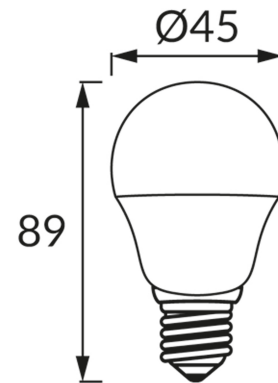

**PRODUCT INFORMATION SHEET****BASIC INFORMATION**

Product name:	<b>ULKE LED E27 8W WW</b>
Ideus index:	<b>03855</b>
EAN barcode:	<b>5901477338557</b>
Colour :	<b>White</b>
Materials:	<b>Polycarbonate PC, aluminium</b>
Height:	<b>89 mm</b>
Width:	<b>45 mm</b>
Depth:	<b>45 mm</b>
Box packaging:	<b>100 pcs</b>

**PRODUCT PARAMETERS**

Power supply:	<b>230V 50Hz</b>
Power:	<b>8 W</b>
Lampholder type:	<b>E27</b>
	<b>Do not use with a mains dimmer</b>
Energy efficiency class:	<b>F</b>
Light colour:	<b>Warm white</b>
Luminous beam angle:	<b>160°</b>
Shelf life L70B50 in h:	<b>35 000 h</b>
Light source luminous flux for a reference colour temperature:	<b>710 lm</b>
Colour temperature:	<b>3000 K</b>
Colour rendering index Ra:	<b>81</b>
Displacement factor (DF, cos φ1):	<b>0.504</b>
CE	<b>Declaration of conformity</b>