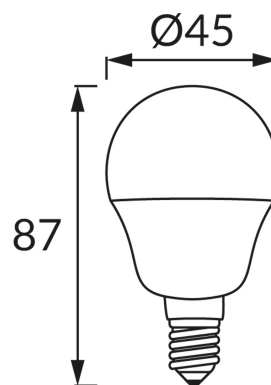

**PRODUCT INFORMATION SHEET****BASIC INFORMATION**

Product name:	<b>ULKE LED E14 8W WW</b>
Ideus index:	<b>03853</b>
EAN barcode:	<b>5901477338533</b>
Colour :	<b>White</b>
Materials:	<b>Polycarbonate PC, aluminium</b>
Height:	<b>87 mm</b>
Width:	<b>45 mm</b>
Depth:	<b>45 mm</b>
Box packaging:	<b>100 pcs</b>

**PRODUCT PARAMETERS**

Power supply:	<b>230V 50Hz</b>
Power:	<b>8 W</b>
Lampholder type:	<b>E14</b>
	<b>Do not use with a mains dimmer</b>
Energy efficiency class:	<b>F</b>
Light colour:	<b>Warm white</b>
Luminous beam angle:	<b>160°</b>
Shelf life L70B50 in h:	<b>35 000 h</b>
Light source luminous flux for a reference colour temperature:	<b>710 lm</b>
Colour temperature:	<b>3000 K</b>
Colour rendering index Ra:	<b>81</b>
Displacement factor (DF, cos φ1):	<b>0.504</b>
CE	<b>Declaration of conformity</b>