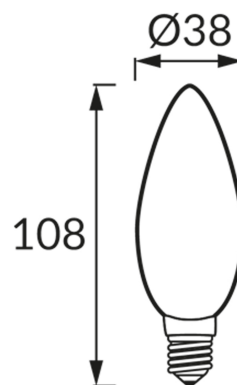

PRODUCT INFORMATION SHEET

BASIC INFORMATION

Product name:	VELA LED E14 8W NW
Ideus index:	03852
EAN barcode:	5901477338526
Colour :	White
Materials:	Polycarbonate PC, aluminium
Height:	108 mm
Width:	38 mm
Depth:	38 mm
Box packaging:	100 pcs

PRODUCT PARAMETERS

Power supply:	230V 50Hz
Power:	8 W
Lampholder type:	E14
	Do not use with a mains dimmer
Energy efficiency class:	F
Light colour:	Neutral white
Luminous beam angle:	160°
Shelf life L70B50 in h:	35 000 h
Light source luminous flux for a reference colour temperature:	730 lm
Colour temperature:	4100 K
Colour rendering index Ra:	81
Displacement factor (DF, cos φ1):	0.746
CE	Declaration of conformity