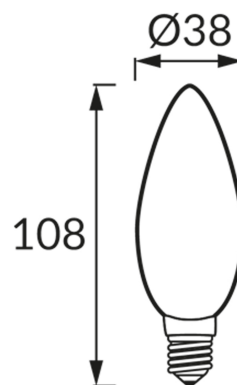

PRODUCT INFORMATION SHEET

BASIC INFORMATION

Product name:	VELA LED E14 8W WW
Ideus index:	03851
EAN barcode:	5901477338519
Colour :	White
Materials:	Polycarbonate PC, aluminium
Height:	108 mm
Width:	38 mm
Depth:	38 mm
Box packaging:	100 pcs

PRODUCT PARAMETERS

Power supply:	230V 50Hz
Power:	8 W
Lampholder type:	E14
	Do not use with a mains dimmer
Energy efficiency class:	F
Light colour:	Warm white
Luminous beam angle:	160°
Shelf life L70B50 in h:	35 000 h
Light source luminous flux for a reference colour temperature:	710 lm
Colour temperature:	3000 K
Colour rendering index Ra:	81
Displacement factor (DF, cos φ1):	0.746
CE	Declaration of conformity