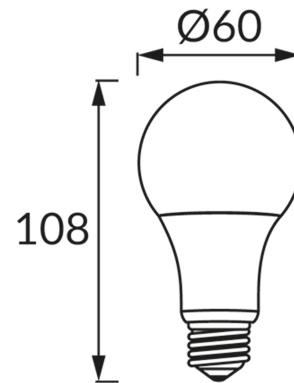

PRODUCT INFORMATION SHEET**BASIC INFORMATION**

Product name:	ERSTE LED E27 8W NW
Ideus index:	03850
EAN barcode:	5901477338502
Colour :	White
Materials:	Polycarbonate PC, aluminium
Height:	108 mm
Width:	60 mm
Depth:	60 mm
Box packaging:	100 pcs

PRODUCT PARAMETERS

Power supply:	230V 50Hz
Power:	8 W
Lampholder type:	E27
	Do not use with a mains dimmer
Energy efficiency class:	F
Light colour:	Neutral white
Luminous beam angle:	160°
Shelf life L70B50 in h:	35 000 h
Light source luminous flux for a reference colour temperature:	740 lm
Colour temperature:	4100 K
Colour rendering index Ra:	81
Displacement factor (DF, cos φ1):	0.752
CE	Declaration of conformity