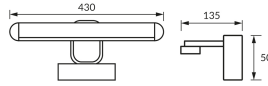

PRODUCT INFORMATION SHEET

Replaceability of light sources and/or control gears without product permanent damage

BASIC INFORMATION

Product name:	PRYMUS LED 7W BLACK NW
Ideus index:	03847
EAN barcode:	5901477338472
Colour :	Black/gold
Materials:	Stainless steel, polycarbonate PC
Height:	50 mm
Width:	430 mm
Depth:	135 mm
Box packaging:	10 pcs

REMARKS

For instaling in increased-humidity locations, e.g. bathrooms

PRODUCT PARAMETERS

Power supply:	230V 50Hz
Power:	7 W
Dedicated light source:	SMD LED, in set
	Non-replaceable light source
	Do not use with a mains dimmer
Luminaire luminous flux:	430 lm
Light colour:	Neutral white
Luminous beam angle:	120°
Shelf life L70B50 in h:	35 000 h
Product offer the possibility of adjusting the illumination direction:	No
Light source luminous flux for a reference colour temperature:	870 lm
Colour temperature:	4100 K
Colour rendering index Ra:	81
Electric shock protection class:	1
Degree of protection provided against intrusion dust, accidental contact and water:	IP44
	For indoor use
Displacement factor (DF, cos φ1):	0.802
CE	Declaration of conformity