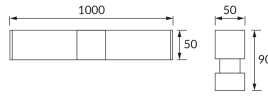

PRODUCT INFORMATION SHEET

Replaceability of light sources and/or control gears without product permanent damage

BASIC INFORMATION

Product name:	SALSA LED 24W CHROME NW
Ideus index:	03844
EAN barcode:	5901477338441
Colour :	Chrome
Materials:	Stainless steel, plastic
Height:	50 mm
Width:	1000 mm
Depth:	90 mm
Box packaging:	20 pcs

REMARKS

For instaling in increased-humidity locations, e.g. bathrooms

PRODUCT PARAMETERS

Power supply:	230V 50Hz
Power:	24 W
Dedicated light source:	SMD LED, in set
	Non-replaceable light source
	Do not use with a mains dimmer
Luminaire luminous flux:	2 050 lm
Light colour:	Neutral white
Luminous beam angle:	140°
Shelf life L70B50 in h:	35 000 h
Product offer the possibility of adjusting the illumination direction:	No
Light source luminous flux for a reference colour temperature:	2 490 lm
Colour temperature:	4100 K
Colour rendering index Ra:	84
Electric shock protection class:	1
Degree of protection provided against intrusion dust, accidental contact and water:	IP44
	For indoor use
Displacement factor (DF, cos φ1):	0.841
CE	Declaration of conformity