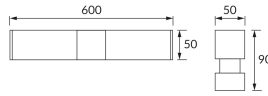

PRODUCT INFORMATION SHEET