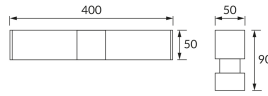

PRODUCT INFORMATION SHEET