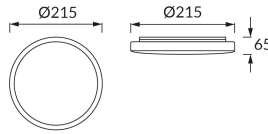

PRODUCT INFORMATION SHEET

Replaceability of light sources and/or control gears without product permanent damage

BASIC INFORMATION

Product name:	PLANAR LED 12W SILVER NW
Ideus index:	03838
EAN barcode:	5901477338380
Colour :	Silver
Materials:	Polypropylene PP
Height:	65 mm
Width:	215 mm
Depth:	215 mm
Box packaging:	20 pcs

PRODUCT PARAMETERS

Power supply:	230V 50Hz
Power:	12 W
Dedicated light source:	SMD LED, in set
	Non-replaceable light source
	Do not use with a mains dimmer
Luminaire luminous flux:	1 320 lm
Light colour:	Neutral white
Luminous beam angle:	140°
Shelf life L70B50 in h:	35 000 h
Product offer the possibility of adjusting the illumination direction:	No
Light source luminous flux for a reference colour temperature:	1 539 lm
Colour temperature:	4100 K
Colour rendering index Ra:	81
Electric shock protection class:	2
Degree of protection provided against intrusion dust, accidental contact and water:	IP54
	For indoor or outdoor use
Displacement factor (DF, cos φ1):	0.715
CE	Declaration of conformity