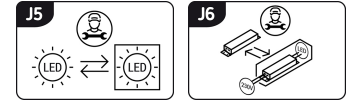

PRODUCT INFORMATION SHEET

Replaceability of light sources and/or control gears without product permanent damage

BASIC INFORMATION

Product name:	PLANAR LED 12W SILVER NW
Ideus index:	03838
EAN barcode:	5901477338380
Colour :	Silver
Materials:	Polypropylene PP
Height:	65 mm
Width:	215 mm
Depth:	215 mm
Box packaging:	20 pcs

PRODUCT PARAMETERS

Power supply:	230V 50Hz
Power:	12 W
Dedicated light source:	SMD LED, in set
	Non-replaceable light source
	Do not use with a mains dimmer
Luminaire luminous flux:	1 320 lm
Light colour:	Neutral white
Luminous beam angle:	140°
Shelf life L70B50 in h:	35 000 h
Product offer the possibility of adjusting the illumination direction:	No
Light source luminous flux for a reference colour temperature:	1 539 lm
Colour temperature:	4100 K
Colour rendering index Ra:	81
Electric shock protection class:	2
Degree of protection provided against intrusion dust, accidental contact and water:	IP54
	For indoor or outdoor use
Displacement factor (DF, cos φ1):	0.715
CE	Declaration of conformity