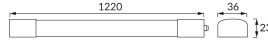

PRODUCT INFORMATION SHEET

Replaceability of light sources and/or control gears without product permanent damage

BASIC INFORMATION

Product name:	BENET LED 36W NW
Ideus index:	03834
EAN barcode:	5901477338342
Colour :	White
Materials:	Polycarbonate PC
Height:	23 mm
Width:	1220 mm
Depth:	36 mm
Box packaging:	40 pcs

PRODUCT PARAMETERS

Power supply:	230V 50Hz
Power:	36 W
Dedicated light source:	SMD LED, in set
	Non-replaceable light source
	Do not use with a mains dimmer
Luminaire luminous flux:	3 780 lm
Light colour:	Neutral white
Luminous beam angle:	140°
Shelf life L70B50 in h:	35 000 h
Product offer the possibility of adjusting the illumination direction:	No
Light source luminous flux for a reference colour temperature:	4 510 lm
Colour temperature:	4100 K
Colour rendering index Ra:	83
Electric shock protection class:	2
Degree of protection provided against intrusion dust, accidental contact and water:	IP65
	For indoor or outdoor use
Displacement factor (DF, cos φ1):	0.975
CE	Declaration of conformity