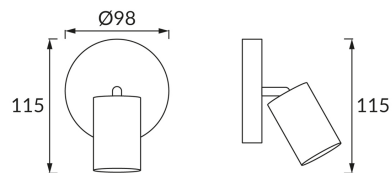

PRODUCT INFORMATION SHEET

BASIC INFORMATION

Product name:	UNO E27 1C BLACK
Ideus index:	03813
EAN barcode:	5901477338137
Colour :	Black
Materials:	Steel sheet
Height:	115 mm
Width:	98 mm
Depth:	98 mm
Box packaging:	50 pcs

PRODUCT PARAMETERS

Power supply:	220-240V 50/60Hz
Power:	max 40 W
Lampholder type:	E27
Dedicated light source:	Compact fluorescent lamp/LED
	Possibility of light source replacement
Product offer the possibility of adjusting the illumination direction:	Yes
Electric shock protection class:	1
Degree of protection provided against intrusion dust, accidental contact and water:	IP20
	For indoor use
CE	Declaration of conformity