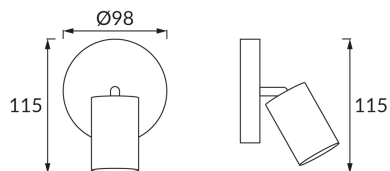

PRODUCT INFORMATION SHEET

BASIC INFORMATION

| | |
|----------------|-------------------------|
| Product name: | UNO E27 1C BLACK |
| Ideus index: | 03813 |
| EAN barcode: | 5901477338137 |
| Colour : | Black |
| Materials: | Steel sheet |
| Height: | 115 mm |
| Width: | 98 mm |
| Depth: | 98 mm |
| Box packaging: | 50 pcs |

PRODUCT PARAMETERS

| | |
|---|--|
| Power supply: | 220-240V 50/60Hz |
| Power: | max 40 W |
| Lampholder type: | E27 |
| Dedicated light source: | Compact fluorescent lamp/LED |
| | Possibility of light source replacement |
| Product offer the possibility of adjusting the illumination direction: | Yes |
| Electric shock protection class: | 1 |
| Degree of protection provided against intrusion dust, accidental contact and water: | IP20 |
| | For indoor use |
| CE | Declaration of conformity |