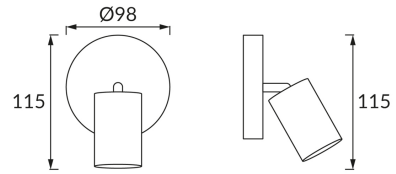

PRODUCT INFORMATION SHEET

BASIC INFORMATION

Product name:	UNO E27 1C WHITE
Ideus index:	03812
EAN barcode:	5901477338120
Colour :	White
Materials:	Steel sheet
Height:	115 mm
Width:	98 mm
Depth:	98 mm
Box packaging:	50 pcs

PRODUCT PARAMETERS

Power supply:	220-240V 50/60Hz
Power:	max 40 W
Lampholder type:	E27
Dedicated light source:	Compact fluorescent lamp/LED
	Possibility of light source replacement
Product offer the possibility of adjusting the illumination direction:	Yes
Electric shock protection class:	1
Degree of protection provided against intrusion dust, accidental contact and water:	IP20
	For indoor use
CE	Declaration of conformity