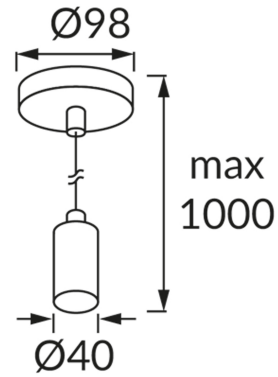

PRODUCT INFORMATION SHEET

BASIC INFORMATION

Product name:	UNO E27 CLG BLACK
Ideus index:	03811
EAN barcode:	5901477338113
Colour :	Black
Materials:	Steel sheet
Height:	1000 mm
Width:	98 mm
Depth:	98 mm
Box packaging:	50 pcs

REMARKS

Cable 100 cm long

PRODUCT PARAMETERS

Power supply:	220-240V 50/60Hz
Power:	max 40 W
Lampholder type:	E27
Dedicated light source:	Compact fluorescent lamp/LED
	Possibility of light source replacement
Product offer the possibility of adjusting the illumination direction:	No
Electric shock protection class:	1
Degree of protection provided against intrusion dust, accidental contact and water:	IP20
	For indoor use
CE	Declaration of conformity