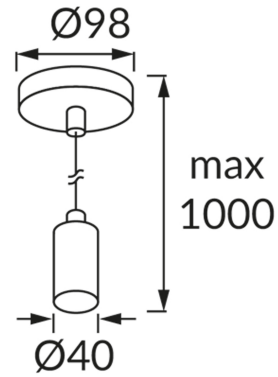

PRODUCT INFORMATION SHEET

BASIC INFORMATION

Product name:	UNO E27 CLG WHITE
Ideus index:	03810
EAN barcode:	5901477338106
Colour :	White
Materials:	Steel sheet
Height:	1000 mm
Width:	98 mm
Depth:	98 mm
Box packaging:	50 pcs

REMARKS

Cable 100 cm long

PRODUCT PARAMETERS

Power supply:	220-240V 50/60Hz
Power:	max 40 W
Lampholder type:	E27
Dedicated light source:	Compact fluorescent lamp/LED
	Possibility of light source replacement
Product offer the possibility of adjusting the illumination direction:	No
Electric shock protection class:	1
Degree of protection provided against intrusion dust, accidental contact and water:	IP20
	For indoor use
CE	Declaration of conformity