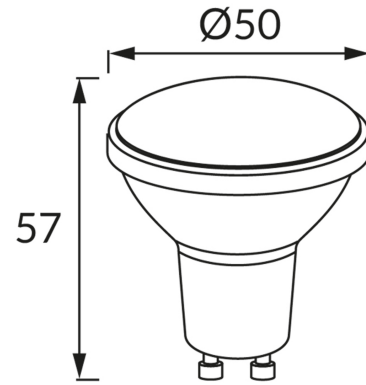

PRODUCT INFORMATION SHEET**BASIC INFORMATION**

Product name:	LARA LED GU10 8W NW
Ideus index:	03809
EAN barcode:	5901477338090
Colour :	White
Materials:	Polycarbonate PC, aluminium
Height:	57 mm
Width:	50 mm
Depth:	50 mm
Box packaging:	200 pcs

PRODUCT PARAMETERS

Power supply:	230V 50Hz
Power:	8 W
Lampholder type:	GU10
	Do not use with a mains dimmer
Energy efficiency class:	F
Light colour:	Neutral white
Luminous beam angle:	100°
Shelf life L70B50 in h:	35 000 h
Light source luminous flux for a reference colour temperature:	720 lm
Colour temperature:	4100 K
Colour rendering index Ra:	81
Displacement factor (DF, cos φ1):	0.519
CE	Declaration of conformity