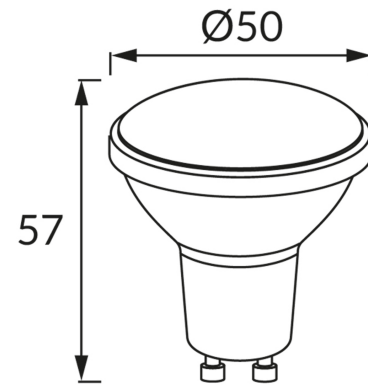

PRODUCT INFORMATION SHEET**BASIC INFORMATION**

Product name:	LARA LED GU10 8W WW
Ideus index:	03808
EAN barcode:	5901477338083
Colour :	White
Materials:	Polycarbonate PC, aluminium
Height:	54 mm
Width:	50 mm
Depth:	50 mm
Box packaging:	200 pcs

PRODUCT PARAMETERS

Power supply:	230V 50Hz
Power:	8 W
Lampholder type:	GU10
	Do not use with a mains dimmer
Light colour:	Warm white
Luminous beam angle:	100°
Shelf life L70B50 in h:	35 000 h
Light source luminous flux for a reference colour temperature:	680 lm
Colour temperature:	3000 K
Colour rendering index Ra:	81
Displacement factor (DF, cos φ1):	0.518
CE	Declaration of conformity