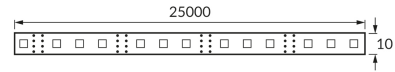

**PRODUCT INFORMATION SHEET**

**BASIC INFORMATION**

Product name:	<b>LATE LED STRONG 25m 1500 CW</b>
Ideus index:	<b>03803</b>
EAN barcode:	<b>5901477338038</b>
Colour :	<b>White</b>
Materials:	<b>FR-4</b>
Height:	<b>2 mm</b>
Width:	<b>25000 mm</b>
Depth:	<b>10 mm</b>
Box packaging:	<b>10 pcs</b>

**REMARKS**

- decorative product
- 60 SMD LED per 1 m
- 25 m per roll
- can be cut every 3 LEDs at cutting marks

**PRODUCT PARAMETERS**

Power supply:	<b>DC 12 V</b>
Power:	<b>360 W</b>
Dedicated light source:	<b>1500 SMD LED 50x50, in set</b>
	<b>Non-replaceable light source</b>
	<b>Do not use with a mains dimmer</b>
Energy efficiency class:	<b>E</b>
Light colour:	<b>Cold white</b>
Luminous beam angle:	<b>160°</b>
Shelf life L70B50 in h:	<b>35 000 h</b>
Product offer the possibility of adjusting the illumination direction:	<b>No</b>
Light source luminous flux for a reference colour temperature:	<b>14 625 lm</b>
Colour temperature:	<b>6500 K</b>
Colour rendering index Ra:	<b>81</b>
Electric shock protection class:	<b>3</b>
Degree of protection provided against intrusion dust, accidental contact and water:	<b>IP20</b>
	<b>For indoor use</b>
CE	<b>Declaration of conformity</b>