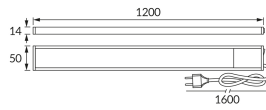

PRODUCT INFORMATION SHEET

Replaceability of light sources and/or control gears without product permanent damage

BASIC INFORMATION

Product name:	TAMARA LED 20W NW
Ideus index:	03797
EAN barcode:	5901477337970
Colour :	Silver
Materials:	Aluminium, plastic
Height:	14 mm
Width:	1200 mm
Depth:	50 mm
Box packaging:	20 pcs

PRODUCT PARAMETERS

Power supply:	230V 50Hz
Power:	20 W
Dedicated light source:	SMD LED, in set
	Non-replaceable light source
	Do not use with a mains dimmer
Luminaire luminous flux:	1 280 lm
Light colour:	Neutral white
Luminous beam angle:	120°
Shelf life L70B50 in h:	35 000 h
	On/off switch
Product offer the possibility of adjusting the illumination direction:	No
Light source luminous flux for a reference colour temperature:	2 140 lm
Colour temperature:	4100 K
Colour rendering index Ra:	82
Electric shock protection class:	2
Degree of protection provided against intrusion dust, accidental contact and water:	IP20
	For indoor use
CE	Declaration of conformity