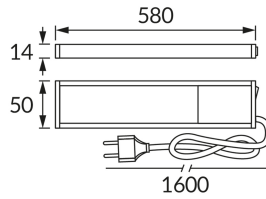

PRODUCT INFORMATION SHEET

Replaceability of light sources and/or control gears without product permanent damage

BASIC INFORMATION

Product name:	TAMARA LED 10W NW
Ideus index:	03795
EAN barcode:	5901477337956
Colour :	Silver
Materials:	Aluminium, plastic
Height:	14 mm
Width:	580 mm
Depth:	50 mm
Box packaging:	20 pcs

PRODUCT PARAMETERS

Power supply:	230V 50Hz
Power:	10 W
Dedicated light source:	SMD LED, in set
	Non-replaceable light source
	Do not use with a mains dimmer
Luminaire luminous flux:	640 lm
Light colour:	Neutral white
Luminous beam angle:	120°
Shelf life L70B50 in h:	35 000 h
	On/off switch
Product offer the possibility of adjusting the illumination direction:	No
Light source luminous flux for a reference colour temperature:	1 110 lm
Colour temperature:	4100 K
Colour rendering index Ra:	82
Electric shock protection class:	2
Degree of protection provided against intrusion dust, accidental contact and water:	IP20
	For indoor use
Displacement factor (DF, cos φ1):	0.912
CE	Declaration of conformity