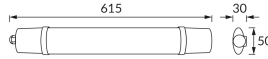

PRODUCT INFORMATION SHEET

Replaceability of light sources and/or control gears without product permanent damage

BASIC INFORMATION

Product name:	IBIS LED 18W NW
Ideus index:	03789
EAN barcode:	5901477337895
Colour :	White
Materials:	Polycarbonate PC, ABS
Height:	30 mm
Width:	615 mm
Depth:	50 mm
Box packaging:	50 pcs

PRODUCT PARAMETERS

Power supply:	230V 50Hz
Power:	18 W
Dedicated light source:	SMD LED, in set
	Non-replaceable light source
	Do not use with a mains dimmer
Luminaire luminous flux:	1 560 lm
Light colour:	Neutral white
Luminous beam angle:	140°
Shelf life L70B50 in h:	35 000 h
Product offer the possibility of adjusting the illumination direction:	No
Light source luminous flux for a reference colour temperature:	1 800 lm
Colour temperature:	4100 K
Colour rendering index Ra:	82
Electric shock protection class:	2
Degree of protection against mechanical impacts:	IK08
Degree of protection provided against intrusion dust, accidental contact and water:	IP65
	For indoor or outdoor use
Displacement factor (DF, cos φ1):	0.764
CE	Declaration of conformity