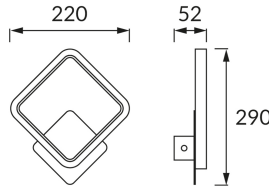

**PRODUCT INFORMATION SHEET**

Replaceability of light sources and/or control gears without product permanent damage

**BASIC INFORMATION**

Product name:	<b>EMMA LED D 12W WHITE NW</b>
Ideus index:	<b>03784</b>
EAN barcode:	<b>5901477337840</b>
Colour :	<b>White</b>
Materials:	<b>Aluminium alloy cast</b>
Height:	<b>290 mm</b>
Width:	<b>220 mm</b>
Depth:	<b>52 mm</b>
Box packaging:	<b>40 pcs</b>

**PRODUCT PARAMETERS**

Power supply:	<b>230V 50Hz</b>
Power:	<b>12 W</b>
Dedicated light source:	<b>SMD LED, in set</b>
	<b>Non-replaceable light source</b>
	<b>Do not use with a mains dimmer</b>
Luminaire luminous flux:	<b>920 lm</b>
Light colour:	<b>Neutral white</b>
Luminous beam angle:	<b>140°</b>
Shelf life L70B50 in h:	<b>35 000 h</b>
Product offer the possibility of adjusting the illumination direction:	<b>No</b>
Light source luminous flux for a reference colour temperature:	<b>1 250 lm</b>
Colour temperature:	<b>4100 K</b>
Colour rendering index Ra:	<b>81</b>
Electric shock protection class:	<b>1</b>
Degree of protection provided against intrusion dust, accidental contact and water:	<b>IP20</b>
	<b>For indoor use</b>
Displacement factor (DF, cos φ1):	<b>0.775</b>
CE	<b>Declaration of conformity</b>