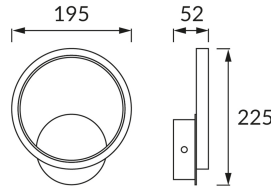

PRODUCT INFORMATION SHEET

Replaceability of light sources and/or control gears without product permanent damage

BASIC INFORMATION

Product name:	EMMA LED C 10W WHITE NW
Ideus index:	03783
EAN barcode:	5901477337833
Colour :	White
Materials:	Aluminium alloy cast
Height:	225 mm
Width:	195 mm
Depth:	52 mm
Box packaging:	40 pcs

PRODUCT PARAMETERS

Power supply:	230V 50Hz
Power:	10 W
Dedicated light source:	SMD LED, in set
	Non-replaceable light source
	Do not use with a mains dimmer
Luminaire luminous flux:	760 lm
Light colour:	Neutral white
Luminous beam angle:	140°
Shelf life L70B50 in h:	35 000 h
Product offer the possibility of adjusting the illumination direction:	No
Light source luminous flux for a reference colour temperature:	1 090 lm
Colour temperature:	4100 K
Colour rendering index Ra:	81
Electric shock protection class:	1
Degree of protection provided against intrusion dust, accidental contact and water:	IP20
	For indoor use
Displacement factor (DF, cos φ1):	0.765
CE	Declaration of conformity