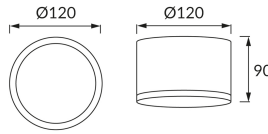

PRODUCT INFORMATION SHEET

Replaceability of light sources and/or control gears without product permanent damage

BASIC INFORMATION

Product name:	ROLEN LED 10W BLACK CCT
Ideus index:	03781
EAN barcode:	5901477337819
Colour :	Black
Materials:	Aluminium, plastic
Height:	90 mm
Width:	120 mm
Depth:	120 mm
Box packaging:	50 pcs

REMARKS

Three-stage color temperature control (WW, NW, CW)

PRODUCT PARAMETERS

Power supply:	230V 50Hz
Power:	10 W
Dedicated light source:	SMD LED, in set
	Non-replaceable light source
	Do not use with a mains dimmer
Luminaire luminous flux:	840 lm
Light colour:	Warm white/neutral white/cold white
Luminous beam angle:	140°
Shelf life L70B50 in h:	35 000 h
Product offer the possibility of adjusting the illumination direction:	No
Light source luminous flux for a reference colour temperature:	1 180 lm
Colour temperature:	3000K/4200K/6500K
Colour rendering index Ra:	81
Electric shock protection class:	1
Degree of protection provided against intrusion dust, accidental contact and water:	IP20
	For indoor use
Displacement factor (DF, cos φ1):	0.910
CE	Declaration of conformity