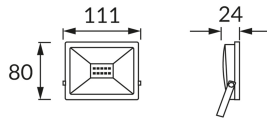

PRODUCT INFORMATION SHEET