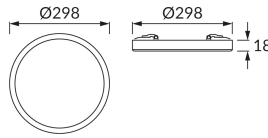

**PRODUCT INFORMATION SHEET**

Replaceability of light sources and/or control gears without product permanent damage

**BASIC INFORMATION**

Product name:	<b>OLGA LED C 24W WHITE CCT</b>
Ideus index:	<b>03769</b>
EAN barcode:	<b>5901477337697</b>
Colour :	<b>White</b>
Materials:	<b>Plastic, polycarbonate PC</b>
Height:	<b>18 mm</b>
Width:	<b>298 mm</b>
Depth:	<b>298 mm</b>
Box packaging:	<b>20 pcs</b>

**REMARKS**

- three-stage color temperature control (WW, NW, CW)
- surface and recessed installation

**PRODUCT PARAMETERS**

Power supply:	<b>230V 50Hz</b>
Power:	<b>24 W</b>
Dedicated light source:	<b>SMD LED, in set</b>
	<b>Non-replaceable light source</b>
	<b>Do not use with a mains dimmer</b>
Luminaire luminous flux:	<b>2 490 lm</b>
Light colour:	<b>Warm white/neutral white/cold white</b>
Luminous beam angle:	<b>120°</b>
Shelf life L70B50 in h:	<b>35 000 h</b>
Product offer the possibility of adjusting the illumination direction:	<b>No</b>
Light source luminous flux for a reference colour temperature:	<b>2 980 lm</b>
Colour temperature:	<b>3000K/4700K/6500K</b>
Colour rendering index Ra:	<b>81</b>
Electric shock protection class:	<b>2</b>
Degree of protection provided against intrusion dust, accidental contact and water:	<b>IP20</b>
	<b>For indoor use</b>
Displacement factor (DF, cos φ1):	<b>0.910</b>
CE	<b>Declaration of conformity</b>