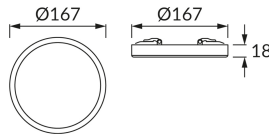

PRODUCT INFORMATION SHEET

Replaceability of light sources and/or control gears without product permanent damage

BASIC INFORMATION

Product name:	OLGA LED C 12W WHITE CCT
Ideus index:	03767
EAN barcode:	5901477337673
Colour :	White
Materials:	Plastic, polycarbonate PC
Height:	18 mm
Width:	167 mm
Depth:	167 mm
Box packaging:	20 pcs

REMARKS

- three-stage color temperature control (WW, NW, CW)
- surface and recessed installation

PRODUCT PARAMETERS

Power supply:	230V 50Hz
Power:	12 W
Dedicated light source:	SMD LED, in set
	Non-replaceable light source
	Do not use with a mains dimmer
Luminaire luminous flux:	1 160 lm
Light colour:	Warm white/neutral white/cold white
Luminous beam angle:	120°
Shelf life L70B50 in h:	35 000 h
Product offer the possibility of adjusting the illumination direction:	No
Light source luminous flux for a reference colour temperature:	1 490 lm
Colour temperature:	3000K/4600K/6500K
Colour rendering index Ra:	81
Electric shock protection class:	2
Degree of protection provided against intrusion dust, accidental contact and water:	IP20
	For indoor use
Displacement factor (DF, cos φ1):	0.910
CE	Declaration of conformity