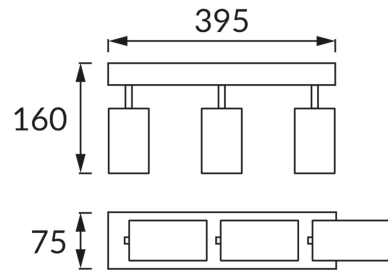

PRODUCT INFORMATION SHEET

BASIC INFORMATION

Product name:	MANAM GU10 3L BLACK
Ideus index:	03765
EAN barcode:	5901477337659
Colour :	Black
Materials:	Steel sheet, aluminium
Height:	160 mm
Width:	395 mm
Depth:	75 mm
Box packaging:	10 pcs

PRODUCT PARAMETERS

Power supply:	220-240V 50/60Hz
Power:	3 x max 35 W
Lampholder type:	GU10
Dedicated light source:	LED
	Possibility of light source replacement
Product offer the possibility of adjusting the illumination direction:	Yes
Electric shock protection class:	1
Degree of protection provided against intrusion dust, accidental contact and water:	IP20
	For indoor use
CE	Declaration of conformity