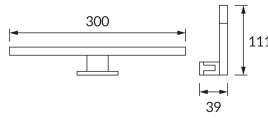

PRODUCT INFORMATION SHEET

Replaceability of light sources and/or control gears without product permanent damage

BASIC INFORMATION

Product name:	ROXANA LED 5W CHROME NW
Ideus index:	03748
EAN barcode:	5901477337482
Colour :	Chrome
Materials:	Aluminium, polycarbonate PC
Height:	39 mm
Width:	300 mm
Depth:	111 mm
Box packaging:	20 pcs

REMARKS

For instaling in increased-humidity locations, e.g. bathrooms

PRODUCT PARAMETERS

Power supply:	230V 50Hz
Power:	5 W
Dedicated light source:	SMD LED, in set
	Non-replaceable light source
	Do not use with a mains dimmer
Luminaire luminous flux:	330 lm
Light colour:	Neutral white
Luminous beam angle:	110°
Shelf life L70B50 in h:	35 000 h
Product offer the possibility of adjusting the illumination direction:	No
Light source luminous flux for a reference colour temperature:	530 lm
Colour temperature:	4100 K
Colour rendering index Ra:	82
Electric shock protection class:	2
Degree of protection provided against intrusion dust, accidental contact and water:	IP44
	For indoor use
CE	Declaration of conformity