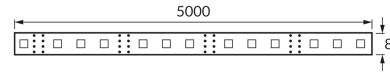

PRODUCT INFORMATION SHEET

BASIC INFORMATION

Product name:	LATE LED 5m 300 NW IP65
Ideus index:	03747
EAN barcode:	5901477337475
Colour :	White
Materials:	FR-4
Height:	2 mm
Width:	5000 mm
Depth:	8 mm
Box packaging:	100 pcs

REMARKS

- decorative product
- 60 SMD LED per 1 m
- 5 m per roll
- can be cut every 3 LEDs at cutting marks

PRODUCT PARAMETERS

Power supply:	DC 12 V
Power:	24 W
Dedicated light source:	300 SMD LED 28x35, in set
	Non-replaceable light source
	Do not use with a mains dimmer
Energy efficiency class:	E
Light colour:	Neutral white
Luminous beam angle:	140°
Shelf life L70B50 in h:	35 000 h
Product offer the possibility of adjusting the illumination direction:	No
Light source luminous flux for a reference colour temperature:	2 900 lm
Colour temperature:	4100 K
Colour rendering index Ra:	81
Electric shock protection class:	3
Degree of protection provided against intrusion dust, accidental contact and water:	IP65
	For indoor use
CE	Declaration of conformity