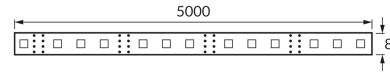

PRODUCT INFORMATION SHEET

BASIC INFORMATION

Product name:	LATE LED 5m 300 NW
Ideus index:	03746
EAN barcode:	5901477337468
Colour :	White
Materials:	FR-4
Height:	2 mm
Width:	5000 mm
Depth:	8 mm
Box packaging:	100 pcs

REMARKS

- decorative product
- 60 SMD LED per 1 m
- 5 m per roll
- can be cut every 3 LEDs at cutting marks

PRODUCT PARAMETERS

Power supply:	DC 12 V
Power:	24 W
Dedicated light source:	300 SMD LED 28x35, in set
	Non-replaceable light source
	Do not use with a mains dimmer
Energy efficiency class:	E
Light colour:	Neutral white
Luminous beam angle:	140°
Shelf life L70B50 in h:	35 000 h
Product offer the possibility of adjusting the illumination direction:	No
Light source luminous flux for a reference colour temperature:	2 900 lm
Colour temperature:	4100 K
Colour rendering index Ra:	81
Electric shock protection class:	3
Degree of protection provided against intrusion dust, accidental contact and water:	IP20
	For indoor use
CE	Declaration of conformity