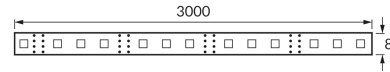

**PRODUCT INFORMATION SHEET**

**BASIC INFORMATION**

Product name:	<b>LATE LED 3m 180 NW</b>
Ideus index:	<b>03744</b>
EAN barcode:	<b>5901477337444</b>
Colour :	<b>White</b>
Materials:	<b>FR-4</b>
Height:	<b>2 mm</b>
Width:	<b>3000 mm</b>
Depth:	<b>8 mm</b>
Box packaging:	<b>100 pcs</b>

**REMARKS**

- decorative product
- 60 SMD LED per 1 m
- 3 m per roll
- can be cut every 3 LEDs at cutting marks

**PRODUCT PARAMETERS**

Power supply:	<b>DC 12 V</b>
Power:	<b>14,4 W</b>
Dedicated light source:	<b>180 SMD LED 28x35, in set</b>
	<b>Non-replaceable light source</b>
	<b>Do not use with a mains dimmer</b>
Energy efficiency class:	<b>E</b>
Light colour:	<b>Neutral white</b>
Luminous beam angle:	<b>140°</b>
Shelf life L70B50 in h:	<b>35 000 h</b>
Product offer the possibility of adjusting the illumination direction:	<b>No</b>
Light source luminous flux for a reference colour temperature:	<b>1 740 lm</b>
Colour temperature:	<b>4100 K</b>
Colour rendering index Ra:	<b>81</b>
Electric shock protection class:	<b>3</b>
Degree of protection provided against intrusion dust, accidental contact and water:	<b>IP20</b>
	<b>For indoor use</b>
CE	<b>Declaration of conformity</b>