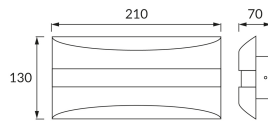

PRODUCT INFORMATION SHEET

Replaceability of light sources and/or control gears without product permanent damage

BASIC INFORMATION

Product name:	SOPRAN LED 6W WHITE NW
Ideus index:	03741
EAN barcode:	5901477337413
Colour :	White
Materials:	Steel sheet
Height:	130 mm
Width:	210 mm
Depth:	70 mm
Box packaging:	20 pcs

PRODUCT PARAMETERS

Power supply:	230V 50Hz
Power:	6 W
Dedicated light source:	SMD LED, in set
	Non-replaceable light source
	Do not use with a mains dimmer
Luminaire luminous flux:	505 lm
Light colour:	Neutral white
Luminous beam angle:	140°
Shelf life L70B50 in h:	35 000 h
Product offer the possibility of adjusting the illumination direction:	No
Light source luminous flux for a reference colour temperature:	640 lm
Colour temperature:	4200 K
Colour rendering index Ra:	80
Electric shock protection class:	2
Degree of protection provided against intrusion dust, accidental contact and water:	IP20
	For indoor use
Displacement factor (DF, cos φ1):	0.537
CE	Declaration of conformity