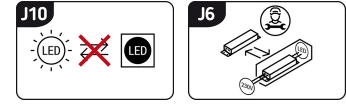

**PRODUCT INFORMATION SHEET**

Replaceability of light sources and/or control gears without product permanent damage

**BASIC INFORMATION**

Product name:	<b>NINA LED 3W SILVER NW</b>
Ideus index:	<b>03740</b>
EAN barcode:	<b>5901477337406</b>
Colour :	<b>Silver</b>
Materials:	<b>Aluminium, acrylic glass</b>
Height:	<b>400 mm</b>
Width:	<b>75 mm</b>
Depth:	<b>30 mm</b>
Box packaging:	<b>50 pcs</b>

**PRODUCT PARAMETERS**

Power supply:	<b>230V 50Hz</b>
Power:	<b>3 W</b>
Dedicated light source:	<b>1 POWER LED, in set</b>
	<b>Non-replaceable light source</b>
	<b>Do not use with a mains dimmer</b>
Luminaire luminous flux:	<b>160 lm</b>
Light colour:	<b>Neutral white</b>
Luminous beam angle:	<b>60°</b>
Shelf life L70B50 in h:	<b>35 000 h</b>
	<b>On/off switch</b>
Product offer the possibility of adjusting the illumination direction:	<b>Yes</b>
Light source luminous flux for a reference colour temperature:	<b>180 lm</b>
Colour temperature:	<b>4000 K</b>
Colour rendering index Ra:	<b>81</b>
Electric shock protection class:	<b>1</b>
Degree of protection provided against intrusion dust, accidental contact and water:	<b>IP20</b>
	<b>For indoor use</b>
CE	<b>Declaration of conformity</b>