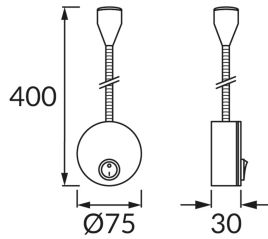

**PRODUCT INFORMATION SHEET**

Replaceability of light sources and/or control gears without product permanent damage

**BASIC INFORMATION**

Product name:	<b>NINA LED 3W SILVER NW</b>
Ideus index:	<b>03740</b>
EAN barcode:	<b>5901477337406</b>
Colour :	<b>Silver</b>
Materials:	<b>Aluminium, acrylic glass</b>
Height:	<b>400 mm</b>
Width:	<b>75 mm</b>
Depth:	<b>30 mm</b>
Box packaging:	<b>50 pcs</b>

**PRODUCT PARAMETERS**

Power supply:	<b>230V 50Hz</b>
Power:	<b>3 W</b>
Dedicated light source:	<b>1 POWER LED, in set</b>
	<b>Non-replaceable light source</b>
	<b>Do not use with a mains dimmer</b>
Luminaire luminous flux:	<b>160 lm</b>
Light colour:	<b>Neutral white</b>
Luminous beam angle:	<b>60°</b>
Shelf life L70B50 in h:	<b>35 000 h</b>
	<b>On/off switch</b>
Product offer the possibility of adjusting the illumination direction:	<b>Yes</b>
Light source luminous flux for a reference colour temperature:	<b>180 lm</b>
Colour temperature:	<b>4000 K</b>
Colour rendering index Ra:	<b>81</b>
Electric shock protection class:	<b>1</b>
Degree of protection provided against intrusion dust, accidental contact and water:	<b>IP20</b>
	<b>For indoor use</b>
CE	<b>Declaration of conformity</b>