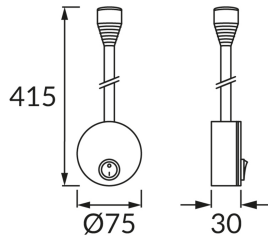

PRODUCT INFORMATION SHEET

Replaceability of light sources and/or control gears without product permanent damage

BASIC INFORMATION

Product name:	POLA LED 3,5W BLACK NW
Ideus index:	03739
EAN barcode:	5901477337390
Colour :	Black
Materials:	Aluminium, acrylic glass
Height:	415 mm
Width:	75 mm
Depth:	30 mm
Box packaging:	50 pcs

PRODUCT PARAMETERS

Power supply:	230V 50Hz
Power:	3,5 W
Dedicated light source:	1 COB LED, in set
	Non-replaceable light source
	Do not use with a mains dimmer
Luminaire luminous flux:	245 lm
Light colour:	Neutral white
Luminous beam angle:	120°
Shelf life L70B50 in h:	35 000 h
	On/off switch
Product offer the possibility of adjusting the illumination direction:	Yes
Light source luminous flux for a reference colour temperature:	270 lm
Colour temperature:	4100 K
Colour rendering index Ra:	81
Electric shock protection class:	1
Degree of protection provided against intrusion dust, accidental contact and water:	IP20
	For indoor use
CE	Declaration of conformity