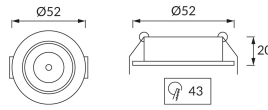

**PRODUCT INFORMATION SHEET**

Replaceability of light sources and/or control gears without product permanent damage

**BASIC INFORMATION**

Product name:	<b>MATI LED C 1,5W CHROME NW</b>
Ideus index:	<b>03735</b>
EAN barcode:	<b>5901477337352</b>
Colour :	<b>Chrome</b>
Materials:	<b>Aluminium</b>
Height:	<b>20 mm</b>
Width:	<b>52 mm</b>
Depth:	<b>52 mm</b>
Box packaging:	<b>100 pcs</b>

**PRODUCT PARAMETERS**

Power supply:	<b>230V 50Hz</b>
Power:	<b>1,5 W</b>
Dedicated light source:	<b>1 POWER LED, in set</b>
	<b>Non-replaceable light source</b>
	<b>Do not use with a mains dimmer</b>
Luminaire luminous flux:	<b>90 lm</b>
Light colour:	<b>Neutral white</b>
Luminous beam angle:	<b>60°</b>
Shelf life L70B50 in h:	<b>35 000 h</b>
Product offer the possibility of adjusting the illumination direction:	<b>Yes</b>
Light source luminous flux for a reference colour temperature:	<b>104 lm</b>
Colour temperature:	<b>4200 K</b>
Colour rendering index Ra:	<b>81</b>
Electric shock protection class:	<b>2</b>
Degree of protection provided against intrusion dust, accidental contact and water:	<b>IP20</b>
	<b>For indoor use</b>
CE	<b>Declaration of conformity</b>