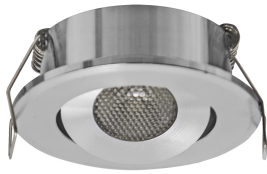

**PRODUCT INFORMATION SHEET**

Replaceability of light sources and/or control gears without product permanent damage

**BASIC INFORMATION**

Product name:	<b>MATI LED C 1,5W CHROME NW</b>
Ideus index:	<b>03735</b>
EAN barcode:	<b>5901477337352</b>
Colour :	<b>Chrome</b>
Materials:	<b>Aluminium</b>
Height:	<b>20 mm</b>
Width:	<b>52 mm</b>
Depth:	<b>52 mm</b>
Box packaging:	<b>100 pcs</b>

**PRODUCT PARAMETERS**

Power supply:	<b>230V 50Hz</b>
Power:	<b>1,5 W</b>
Dedicated light source:	<b>1 POWER LED, in set</b>
	<b>Non-replaceable light source</b>
	<b>Do not use with a mains dimmer</b>
Luminaire luminous flux:	<b>90 lm</b>
Light colour:	<b>Neutral white</b>
Luminous beam angle:	<b>60°</b>
Shelf life L70B50 in h:	<b>35 000 h</b>
Product offer the possibility of adjusting the illumination direction:	<b>Yes</b>
Light source luminous flux for a reference colour temperature:	<b>104 lm</b>
Colour temperature:	<b>4200 K</b>
Colour rendering index Ra:	<b>81</b>
Electric shock protection class:	<b>2</b>
Degree of protection provided against intrusion dust, accidental contact and water:	<b>IP20</b>
	<b>For indoor use</b>
CE	<b>Declaration of conformity</b>