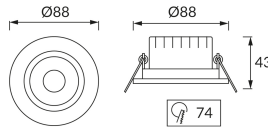

PRODUCT INFORMATION SHEET

Replaceability of light sources and/or control gears without product permanent damage

BASIC INFORMATION

Product name:	MONI LED C 5W WW BLACK
Ideus index:	03709
EAN barcode:	5901477337093
Colour :	Black
Materials:	Polycarbonate PC, ABS
Height:	43 mm
Width:	88 mm
Depth:	88 mm
Box packaging:	100 pcs

PRODUCT PARAMETERS

Power supply:	230V 50Hz
Power:	5 W
Dedicated light source:	SMD LED, in set
	Non-replaceable light source
	Do not use with a mains dimmer
Luminaire luminous flux:	400 lm
Light colour:	Warm white
Luminous beam angle:	38°
Shelf life L70B50 in h:	35 000 h
Product offer the possibility of adjusting the illumination direction:	Yes
Light source luminous flux for a reference colour temperature:	520 lm
Colour temperature:	3000 K
Colour rendering index Ra:	81
Electric shock protection class:	2
Degree of protection provided against intrusion dust, accidental contact and water:	IP20
	For indoor use
Displacement factor (DF, cos φ1):	0.508
CE	Declaration of conformity