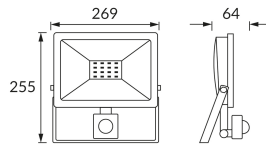

PRODUCT INFORMATION SHEET

Replaceability of light sources and/or control gears without product permanent damage

BASIC INFORMATION

Product name:	KROMA LED S 100W GREY CW
Ideus index:	03708
EAN barcode:	5901477337086
Colour :	Grey
Materials:	Aluminium alloy cast, glass, plastic
Height:	255 mm
Width:	269 mm
Depth:	64 mm
Box packaging:	10 pcs

PRODUCT PARAMETERS

Power supply:	230V 50Hz
Power:	100 W
Dedicated light source:	SMD LED, in set
	Non-replaceable light source
	Do not use with a mains dimmer
Light colour:	Cold white
Luminous beam angle:	115°
Shelf life L70B50 in h:	35 000 h
Product offer the possibility of adjusting the illumination direction:	Yes
Light source luminous flux for a reference colour temperature:	8 380 lm
Colour temperature:	6200 K
Colour rendering index Ra:	81
Electric shock protection class:	1
Degree of protection provided against intrusion dust, accidental contact and water:	IP65
	For indoor or outdoor use
Displacement factor (DF, cos φ1):	0.919
CE	Declaration of conformity