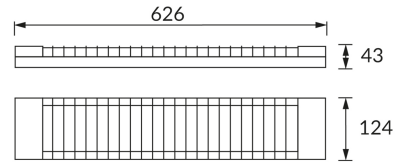

## BASIC INFORMATION

Product name:	<b>POGO LED 2x18W GRILL</b>
Ideus index:	<b>03684</b>
EAN barcode:	<b>5901477336843</b>
Colour :	<b>White</b>
Materials:	<b>Steel sheet, polystyrene PS</b>
Height:	<b>43 mm</b>
Width:	<b>626 mm</b>
Depth:	<b>124 mm</b>
Box packaging:	<b>10 pcs</b>